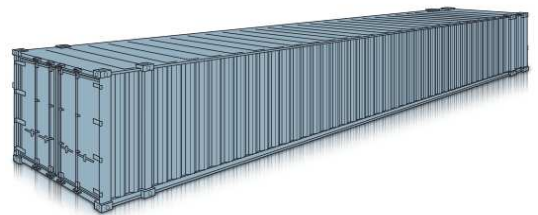

45' HIGH CUBE PALLET WIDE

- **INSIDE LENGTH:** 13.510 m
- **INSIDE WIDTH:** 2.430 m
- **INSIDE HEIGHT:** 2.670 m
- **DOOR WIDTH:** 2.430 m
- **DOOR HEIGHT:** 2.570 m
- **CAPACITY:** 88 m³
- **TARE WEIGHT:** 4730 Kgs
- **MAX CARGO WEIGHT:** 29270 Kgs