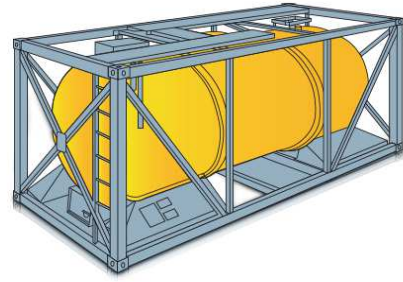

TANK CONTAINER

- **LENGTH:** 6.085 m
- **WIDTH:** 2.438 m
- **HEIGHT:** 2.591 m
- **CAPACITY:** 24000 L
- **TARE WEIGHT:** 3159 Kgs
- **MAX CARGO WEIGHT:** 30480 Kgs

Importante :

Le dimensioni dei contenitori possono variare a seconda della compagnia di noleggio e/o navigazione, occorre quindi considerare le sopracitate dimensioni solo ed esclusivamente come indicative.

Per maggiori informazioni o per capire qual è il container più adatto alla vostra spedizione non esitate a contattarci ! info@asianlogistics.net