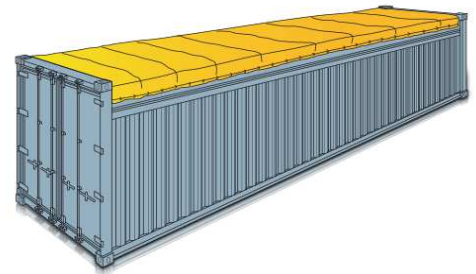

40' OPEN TOP HIGH CUBE

- **INSIDE LENGTH:** 12.025 m
- **INSIDE WIDTH:** 2.350 m
- **INSIDE HEIGHT:** 2.680 m
- **DOOR WIDTH:** 2.3400 m
- **DOOR HEIGHT:** 2.585 m
- **CAPACITY:** 65 m³
- **TARE WEIGHT:** 4.250 kg
- **MAX CARGO WEIGHT:** 26460 Kgs