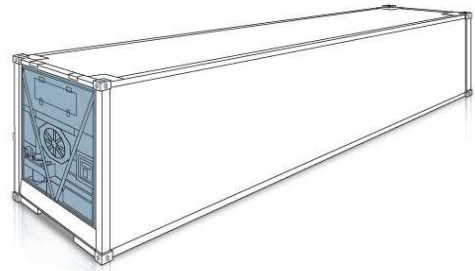

40' REFRIGERATED

- **INSIDE LENGTH:** 11.840 m
- **INSIDE WIDTH:** 2.286 m
- **INSIDE HEIGHT:** 2.120 m
- **DOOR WIDTH:** 2.286 m
- **DOOR HEIGHT:** 2.195 m
- **CAPACITY:** 60 m³
- **TARE WEIGHT:** 3850 Kgs
- **MAX CARGO WEIGHT:** 26630 Kgs