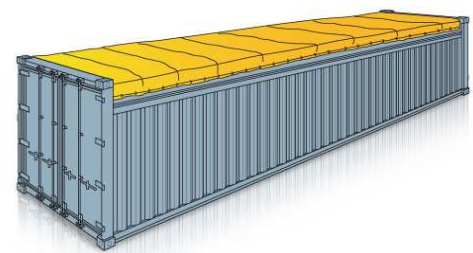

40' OPEN TOP

- **INSIDE LENGTH:** 12.029 m
- **INSIDE WIDTH:** 2.342 m
- **INSIDE HEIGHT:** 2.326 m
- **DOOR WIDTH:** 2.341 m
- **DOOR HEIGHT:** 2.274 m
- **CAPACITY:** 65 m³
- **TARE WEIGHT:** 3810 Kgs
- **MAX CARGO WEIGHT:** 26670 Kgs