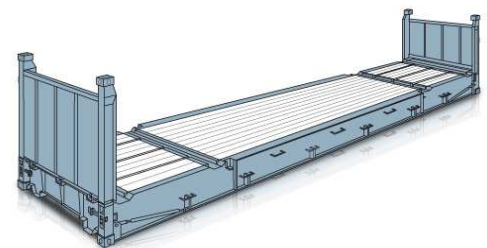

40' FLATRACK

- **INSIDE LENGTH:** 11.832 m
- **INSIDE WIDTH:** 2.228 m
- **INSIDE HEIGHT:** 1.981 m
- **DOOR WIDTH:** 0.000 m
- **DOOR HEIGHT:** 0.000 m
- **CAPACITY:** 0 m³
- **TARE WEIGHT:** 4200 Kgs
- **MAX CARGO WEIGHT:** 40800 Kgs