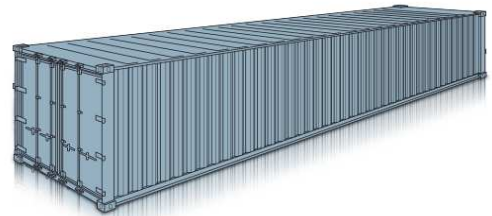

40' PALLET WIDE

- **INSIDE LENGTH:** 12.100 m
- **INSIDE WIDTH:** 2.426 m
- **INSIDE HEIGHT:** 2.389 m
- **DOOR WIDTH:** 2.360 m
- **DOOR HEIGHT:** 2.280 m
- **CAPACITY:** 70 m³
- **TARE WEIGHT:** 4100 Kgs
- **MAX CARGO WEIGHT:** 29900 Kgs